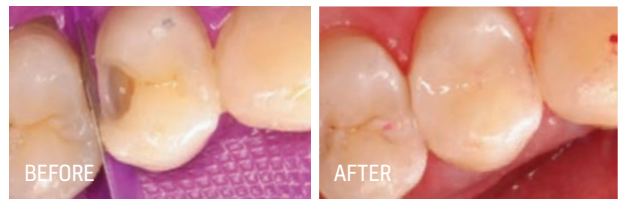

AURA EASY

EASIER AND FASTER AESTHETICS
FOR ANTERIOR AND POSTERIOR

- 4 shades cover 16 VITA classical A1-D4® shades
- Increased wear resistance and strength
- Smooth high gloss finish every time
- Non-sticky consistency makes it simple to sculpt
- Low volumetric shrinkage to offset marginal stress